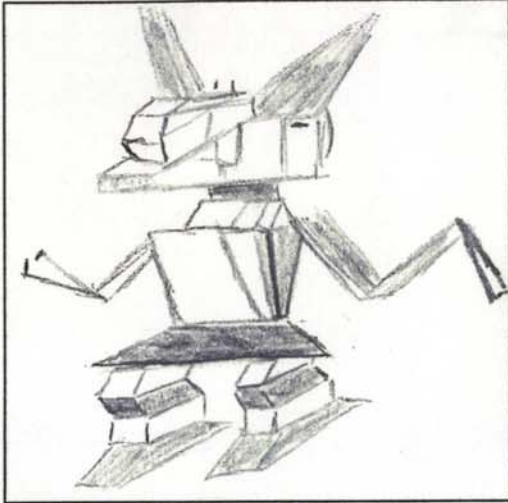

## 2005 Animation

Opening: Camera shows a warehouse with the robotnauts logo on the front doors

Camera moves into warehouse, the doors open revealing the workshop

Camera swoops on to a desk that contains a blueprint of a lego robot

Camera swings off of the blueprints and on to three lego men

2005 Animation

The three lego men had their heads and leave to prepare for construction of the robot

The lego men begin construction on the robot by massing lego pieces together

2005 Animation

lego men continue to work on  
the robot. Cuts from the montage  
show the feet of the robot  
completed.

Up to the chest of the robot  
completed

Arms and torso completed

Head completed

2005 Animation

Montage stops. The robot is completed. The camera shows a full shot of the robot in all of his glory

The camera swings around to see the obviously pleased lego men

The lego men climb into the robot to prepare to leave