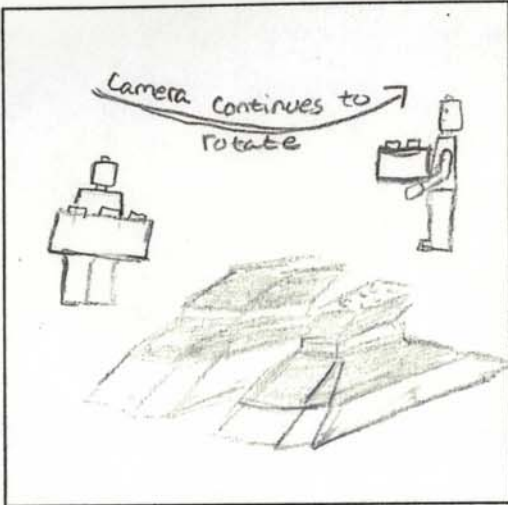

2005 Animation

lego men continue to work on
the robot. Cuts from the montage
show the feet of the robot
completed.

Up to the chest of the robot
completed