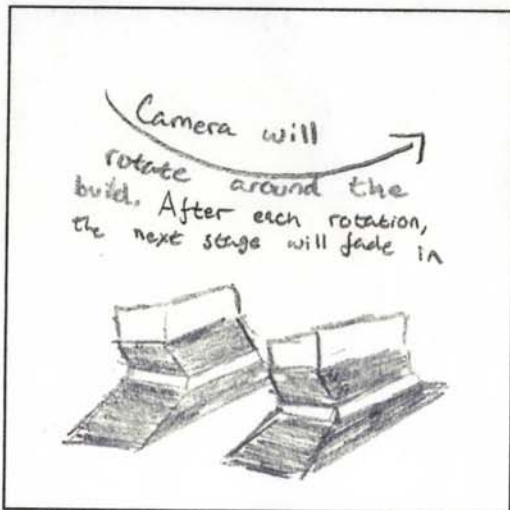

## 2005 Animation

Opening: Camera shows a warehouse with the robotnauts logo on the front doors

Camera moves into warehouse, the doors open revealing the workshop

Camera swoops on to a desk that contains a blueprint of a lego robot

Camera swings off of the blueprints and on to three lego men

2005 Animation

The three lego men had their heads and leave to prepare for construction of the robot

The lego men begin construction on the robot by massing lego pieces together

Montage starts of lego men constructing the robot. The camera stays in constant motion spinning around the construction site. Stages of completeness fade into one another

lego men start preliminary construction for the robot